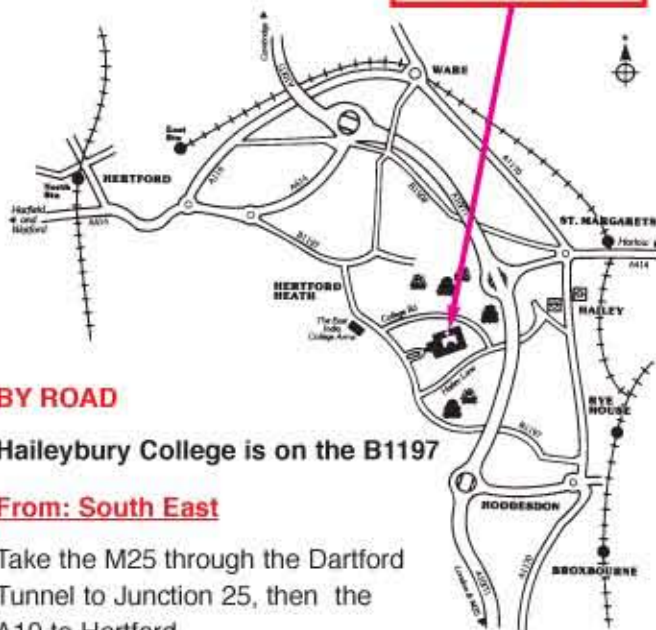

- Registration 1100-1300 Saturday 25 July
- Experienced team of Housestaff
- Tuck Shop

How to find us...

Haileybury College

BY ROAD

Haileybury College is on the B1197

From: South East

Take the M25 through the Dartford Tunnel to Junction 25, then the A10 to Hertford

From: West and South West

Take the M4, then the M25 to Junction 25, then the A10 to Hertford.

From: East Anglia

Either Southbound on the A10 to Hertford or Southbound on the M11 to Harlow, then the A414 to Hertford.

From: North & North West

Either South on the M1 to Junction 8 (St. Albans), then A414 to Hertford or A1 to Hatfield, then A414 to Hertford.

BY RAIL

Haileybury is 4 miles from Broxbourne, 2½ miles from Hertford. Services are from Liverpool St. to Broxbourne (approx. 35 mins) and Kings Cross to Hertford North (approx. 45 mins).